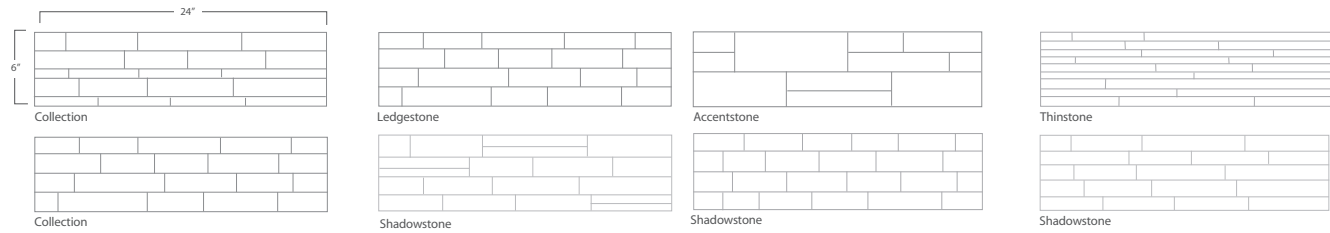

## Wall Cladding

Each panel measures 6" x 24" (one square foot)

Stone Profiles	Finish	Rows Per Panel	Gauge	Avg. Weight (Sq. Ft.)	Units Per Box	Stone Type / Color	Granite	Traver-tine	Sand-stone	Limestone	Slate	Quartzite	
Ledgestone	rough cut	4	0.5" – 2.0"	14.5 lbs	4-5							Bluestone, Charcoal, Terracotta	Mountain Rust
Shadowstone	smooth	4-5	0.5" – 1.5"	10 lbs	6							Bluestone, Charcoal, Terracotta	Silver Alabaster, Sierra, Chiseled Sea Shell, Midnight Sky, Copper Arctic White, Cyan Green
Accentstone	smooth	4	0.5" – 1.0"	10 lbs	6							Bluestone, Charcoal, Terracotta	Sierra
Thinstone	smooth, rough cut, angled	9-12	0.8" – 1.0"	11lbs	5-6							Charcoal, Terracotta	Silver Alabaster, Sierra, Arctic White Angled, Midnight Sky,
Collection	honed, rough cut	4-5	0.5" – 1.0"	9 lbs	6		Nero	Latte	Mocha Birch	White Birch, Roman Beige, Pewter, Carbon			

Corners 6"x 16" and 6"x 8" with fingered ends				Natural Ends 6" x 24" wall panels with 2 chiseled ends				Planks 6" x 24" & 12" x 24" Honed				Hearth Pieces size 20" x 20"			

Stone Color and Profile	Linear Feet	Avg. Gauge	Avg. Weight	Stone Color and Profile	Lineal Feet	Avg. Gauge	Avg. Weight	Stone Color Available	Size	Avg. Gauge	Avg. Weight	Finish Type	Stone Color	Avg. Gauge	Avg. Weight
available in most colors and profiles	.5"	0.5"-1.75"	11 lbs	available in all colors and profiles	.5"	0.5" – 2.5"	11 lbs	Mocha Birch Nero White Birch	6" X 24"	.4"	5.5 lbs	Type B sawn on 3 sides, chiseled on 1	Charcoal, Sierra, White Birch, Latte, Mocha Birch, Roman Beige Nero	1.3" – 1.6"	50 lbs
									12" X 24"	.4"	11 lbs	Type C sawn on 2 sides, chiseled on 2			

Portugal Trim two sizes, beveled top edge, honed finish			Portugal Molding beveled drip edge on top, honed			Portugal Panels dimensional and flat surface, three patterns per box				Hive packaged in sets of convex and concave		
						<p>FACE: DIMENSIONAL PATTERNS (SET OF 3)</p> <p>FACE: FLAT</p>				<p>convex      concave</p>		